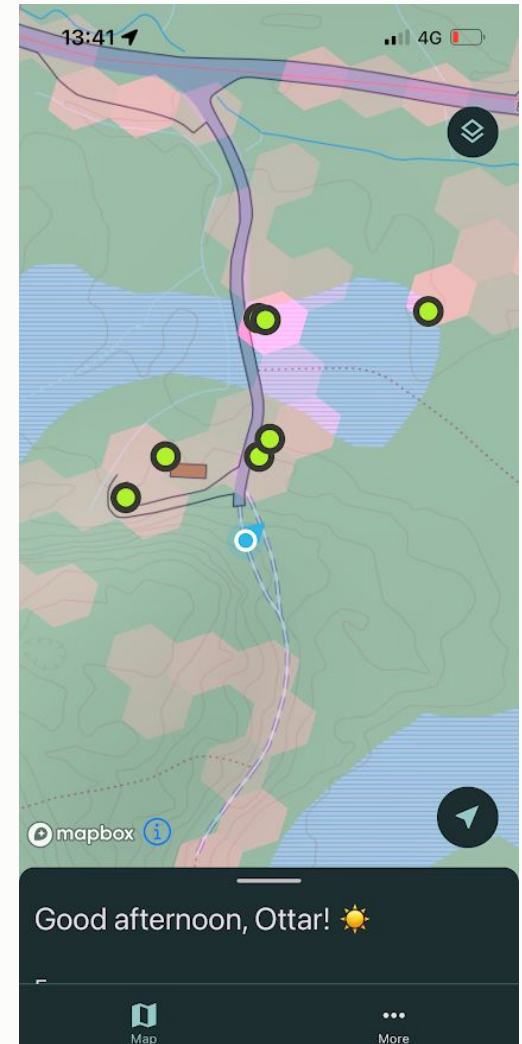

Brukere av Monil i Finnemarka og tilstøtende områder

Monil Klaver

- Henrik Aasland
- Knut Birkeland
- Torill Helgerud
- Tor Eirik Riis

Monil og Nofence klaver

- Sigmund Waaler Røed
- Ole Kristian Sylling

Ca 150 Monil klaver

Ca 30 Nofence klaver

Monil